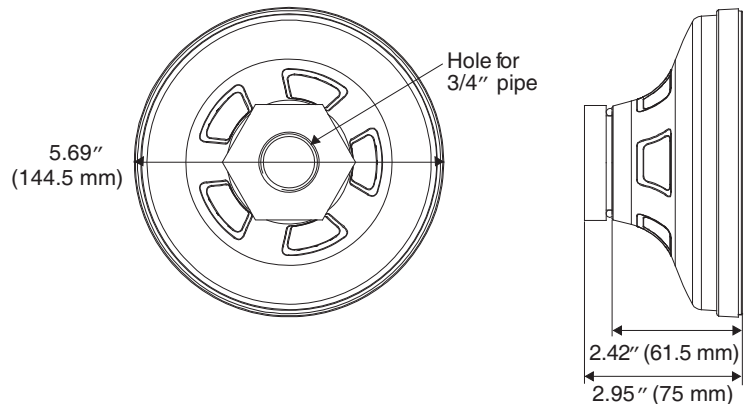

HD3, HD4, HDPR Series

www.honeywellvideo.com

SPECIFICATIONS

HD4-WK Side View

(Use with HD4 Series Fixed Mini-Dome Camera)

HD4-PK Side View

(Use with HD4 Series Fixed Mini-Dome Camera)

HDPR-WK Side View

(Use with HDPR Series Fixed Mini-Dome Camera)

HDPR-PK Side View

(Use with HDPR Series Fixed Mini-Dome Camera)

HD3, HD4, HDPR Series

www.honeywellvideo.com

SPECIFICATIONS

Mechanical			
Model No.	Weight	Construction / Finish	Dimensions
HD3-MK, HD3-MKB	0.18 lb (0.08 kg)	Polycarbonate / Black or cool gray powder coating	See diagrams
HD4-WK	1.34 lb (0.61 kg)	Die-cast aluminum / Cool gray powder coating	See diagrams
HD4-PK	1.02 lb (0.46 kg)	Die-cast aluminum / Cool gray powder coating	See diagrams
HD4DIP-WK	2.42 lb (1.09 kg)	Die-cast aluminum / Cool gray powder coating	See diagrams
HD4DIP-PK	1.02 lb (0.46 kg)	Die-cast aluminum / Cool gray powder coating	See diagrams
HDPR-WK	2.5 lb (1.5 kg)	Die-cast aluminum / Cool gray powder coating	See diagrams
HDPR-PK	1.02 lb (0.46 kg)	Die-cast aluminum / Cool gray powder coating	See diagrams