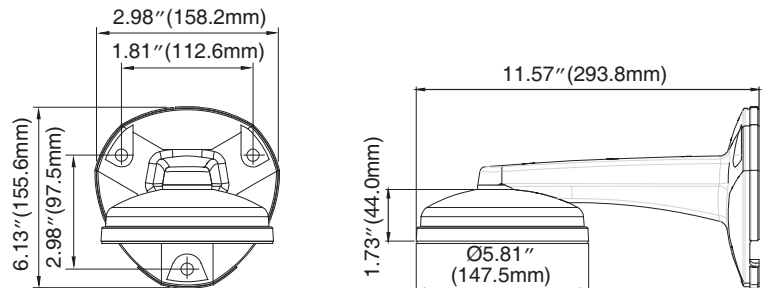

HD3, HD4, HDPR Series

www.honeywellvideo.com

SPECIFICATIONS

HD4-WK Side View

(Use with HD4 Series Fixed Mini-Dome Camera)

HD4-PK Side View

(Use with HD4 Series Fixed Mini-Dome Camera)

HDPR-WK Side View

(Use with HDPR Series Fixed Mini-Dome Camera)

HDPR-PK Side View

(Use with HDPR Series Fixed Mini-Dome Camera)

HD3, HD4, HDPR Series

www.honeywellvideo.com

SPECIFICATIONS

Mechanical			
Model No.	Weight	Construction / Finish	Dimensions
HD3-MK, HD3-MKB	0.18 lb (0.08 kg)	Polycarbonate / Black or cool gray powder coating	See diagrams
HD4-WK	1.34 lb (0.61 kg)	Die-cast aluminum / Cool gray powder coating	See diagrams
HD4-PK	1.02 lb (0.46 kg)	Die-cast aluminum / Cool gray powder coating	See diagrams
HD4DIP-WK	2.42 lb (1.09 kg)	Die-cast aluminum / Cool gray powder coating	See diagrams
HD4DIP-PK	1.02 lb (0.46 kg)	Die-cast aluminum / Cool gray powder coating	See diagrams
HDPR-WK	2.5 lb (1.5 kg)	Die-cast aluminum / Cool gray powder coating	See diagrams
HDPR-PK	1.02 lb (0.46 kg)	Die-cast aluminum / Cool gray powder coating	See diagrams