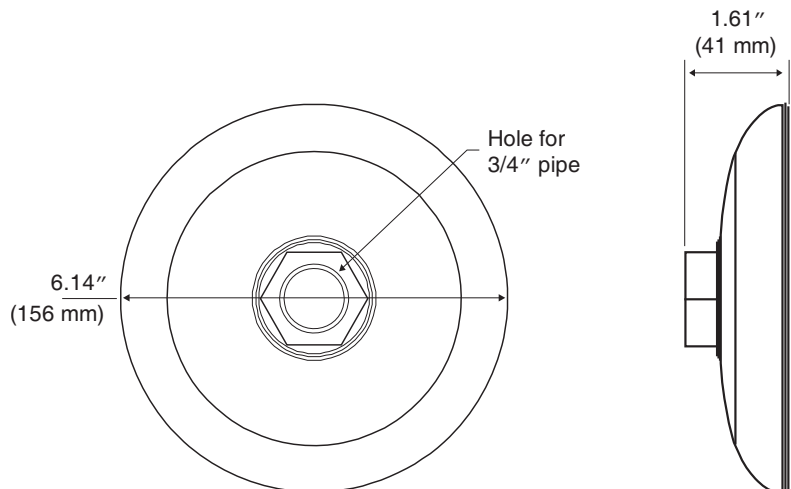

www.honeywellvideo.com

SPECIFICATIONS

HD3-MK, HD3-MKB Side View
(Use with HD3 Series Fixed Mini-Dome Camera)

HD4DIP-WK Side View
(Use with HD4DIP Series Fixed Mini-Dome Camera)

HD4DIP-PK Side View
(Use with HD4DIP Series Fixed Mini-Dome Camera)

HD3, HD4, HDPR Series

www.honeywellvideo.com

SPECIFICATIONS

HD4-WK Side View

(Use with HD4 Series Fixed Mini-Dome Camera)

HD4-PK Side View

(Use with HD4 Series Fixed Mini-Dome Camera)

HDPR-WK Side View

(Use with HDPR Series Fixed Mini-Dome Camera)

HDPR-PK Side View

(Use with HDPR Series Fixed Mini-Dome Camera)

HD3, HD4, HDPR Series

www.honeywellvideo.com

SPECIFICATIONS

Mechanical			
Model No.	Weight	Construction / Finish	Dimensions
HD3-MK, HD3-MKB	0.18 lb (0.08 kg)	Polycarbonate / Black or cool gray powder coating	See diagrams
HD4-WK	1.34 lb (0.61 kg)	Die-cast aluminum / Cool gray powder coating	See diagrams
HD4-PK	1.02 lb (0.46 kg)	Die-cast aluminum / Cool gray powder coating	See diagrams
HD4DIP-WK	2.42 lb (1.09 kg)	Die-cast aluminum / Cool gray powder coating	See diagrams
HD4DIP-PK	1.02 lb (0.46 kg)	Die-cast aluminum / Cool gray powder coating	See diagrams
HDPR-WK	2.5 lb (1.5 kg)	Die-cast aluminum / Cool gray powder coating	See diagrams
HDPR-PK	1.02 lb (0.46 kg)	Die-cast aluminum / Cool gray powder coating	See diagrams