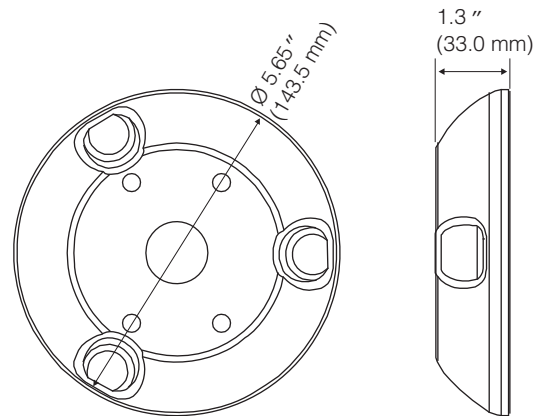

www.honeywellvideo.com

SPECIFICATIONS

HD3-MK, HD3-MKB Side View
(Use with HD3 Series Fixed Mini-Dome Camera)

HD4DIP-WK Side View
(Use with HD4DIP Series Fixed Mini-Dome Camera)

HD4DIP-PK Side View
(Use with HD4DIP Series Fixed Mini-Dome Camera)

HD3, HD4, HDPR Series

www.honeywellvideo.com

SPECIFICATIONS

HD4-WK Side View

(Use with HD4 Series Fixed Mini-Dome Camera)

HD4-PK Side View

(Use with HD4 Series Fixed Mini-Dome Camera)

HDPR-WK Side View

(Use with HDPR Series Fixed Mini-Dome Camera)

HDPR-PK Side View

(Use with HDPR Series Fixed Mini-Dome Camera)

HD3, HD4, HDPR Series

www.honeywellvideo.com

SPECIFICATIONS

Mechanical			
Model No.	Weight	Construction / Finish	Dimensions
HD3-MK, HD3-MKB	0.18 lb (0.08 kg)	Polycarbonate / Black or cool gray powder coating	See diagrams
HD4-WK	1.34 lb (0.61 kg)	Die-cast aluminum / Cool gray powder coating	See diagrams
HD4-PK	1.02 lb (0.46 kg)	Die-cast aluminum / Cool gray powder coating	See diagrams
HD4DIP-WK	2.42 lb (1.09 kg)	Die-cast aluminum / Cool gray powder coating	See diagrams
HD4DIP-PK	1.02 lb (0.46 kg)	Die-cast aluminum / Cool gray powder coating	See diagrams
HDPR-WK	2.5 lb (1.5 kg)	Die-cast aluminum / Cool gray powder coating	See diagrams
HDPR-PK	1.02 lb (0.46 kg)	Die-cast aluminum / Cool gray powder coating	See diagrams