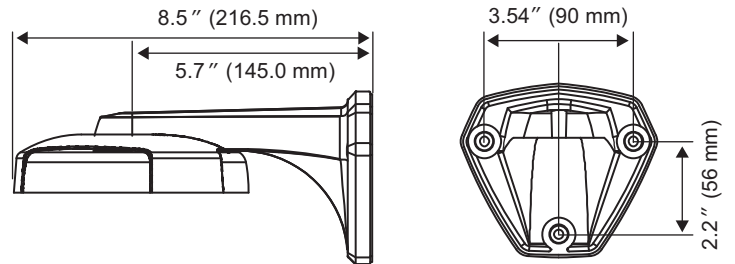

HD3, HD4, HDPR Series

www.honeywellvideo.com

SPECIFICATIONS

HD4-WK Side View

(Use with HD4 Series Fixed Mini-Dome Camera)